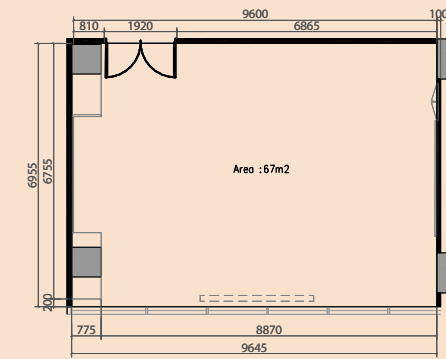

Our Spaces @ Park Avenue

PARK AVENUE ROCHESTER

LOCATION

Discover naturally-lit meeting rooms with built-in multimedia technology or host parties at our meeting rooms accommodating up to 100 people. Surrounded by lush greenery, our premium spaces are just within walking distance from Buona Vista MRT Station.

PARK AVENUE ROCHESTER LEVEL 4 MEETING ROOMS

Meeting Rooms	Sq Metre	Sq Ft	Height (m)	U-Shaped	Classroom	Boardroom	Banquet/Round	Theatre	Cocktail	Cluster
Aries	96	1033	2.4	26	32	28	48	85	65	32
Aquarius	42	452	2.4	12	16	12	20	22	30	12
Aries + Aquarius	138	1485	2.4	0	52	0	64	105	95	45

PARK AVENUE ROCHESTER LEVEL 2 MEETING ROOMS

Meeting Rooms	Sq Metre	Sq Ft	Height (m)	U-Shaped	Classroom	Boardroom	Banquet/Round	Theatre	Cocktail	Cluster
Virgo	67	721	2.8	14	22	8	30	40	30	24
Scorpio	71	764	2.8	20	26	20	50	50	45	30
Taurus	70	753	2.8	18	24	20	40	45	40	30
Scorpio + Taurus	141	1,518	2.8	30	50	30	90	100	100	60
Vista Lounge	69	742	2.8	5	8	6	10	20	30	12

VIRGO

SCORPIO

TAURUS

SCORPIO + TAURUS