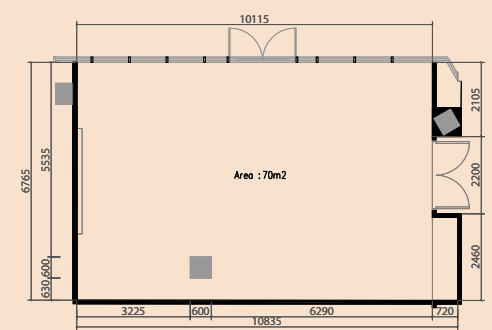

Our Spaces @ Park Avenue

PARK AVENUE ROCHESTER

LOCATION

Discover naturally-lit meeting rooms with built-in multimedia technology or host parties at our meeting rooms accommodating up to 100 people. Surrounded by lush greenery, our premium spaces are just within walking distance from Buona Vista MRT Station.

PARK AVENUE ROCHESTER LEVEL 4 MEETING ROOMS

Meeting Rooms	Sq Metre	Sq Ft	Height (m)	U-Shaped	Classroom	Boardroom	Banquet/Round	Theatre	Cocktail	Cluster
Aries	96	1033	2.4	26	32	28	48	85	65	32
Aquarius	42	452	2.4	12	16	12	20	22	30	12
Aries + Aquarius	138	1485	2.4	0	52	0	64	105	95	45

PARK AVENUE ROCHESTER LEVEL 2 MEETING ROOMS

Meeting Rooms	Sq Metre	Sq Ft	Height (m)	U-Shaped	Classroom	Boardroom	Banquet/Round	Theatre	Cocktail	Cluster
Virgo	67	721	2.8	14	22	8	30	40	30	24
Scorpio	71	764	2.8	20	26	20	50	50	45	30
Taurus	70	753	2.8	18	24	20	40	45	40	30
Scorpio + Taurus	141	1,518	2.8	30	50	30	90	100	100	60
Vista Lounge	69	742	2.8	5	8	6	10	20	30	12

VIRGO

SCORPIO

TAURUS

SCORPIO + TAURUS