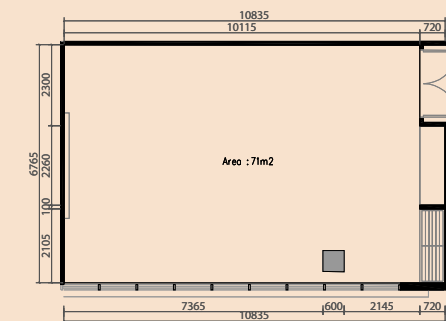

Our Spaces @ Park Avenue

PARK AVENUE ROCHESTER

LOCATION

Discover naturally-lit meeting rooms with built-in multimedia technology or host parties at our meeting rooms accommodating up to 100 people. Surrounded by lush greenery, our premium spaces are just within walking distance from Buona Vista MRT Station.

PARK AVENUE ROCHESTER LEVEL 4 MEETING ROOMS

Meeting Rooms	Sq Metre	Sq Ft	Height (m)	U-Shaped	Classroom	Boardroom	Banquet/Round	Theatre	Cocktail	Cluster
Aries	96	1033	2.4	26	32	28	48	85	65	32
Aquarius	42	452	2.4	12	16	12	20	22	30	12
Aries + Aquarius	138	1485	2.4	0	52	0	64	105	95	45

PARK AVENUE ROCHESTER LEVEL 2 MEETING ROOMS

Meeting Rooms	Sq Metre	Sq Ft	Height (m)	U-Shaped	Classroom	Boardroom	Banquet/Round	Theatre	Cocktail	Cluster
Virgo	67	721	2.8	14	22	8	30	40	30	24
Scorpio	71	764	2.8	20	26	20	50	50	45	30
Taurus	70	753	2.8	18	24	20	40	45	40	30
Scorpio + Taurus	141	1,518	2.8	30	50	30	90	100	100	60
Vista Lounge	69	742	2.8	5	8	6	10	20	30	12

VIRGO

SCORPIO

TAURUS

SCORPIO + TAURUS